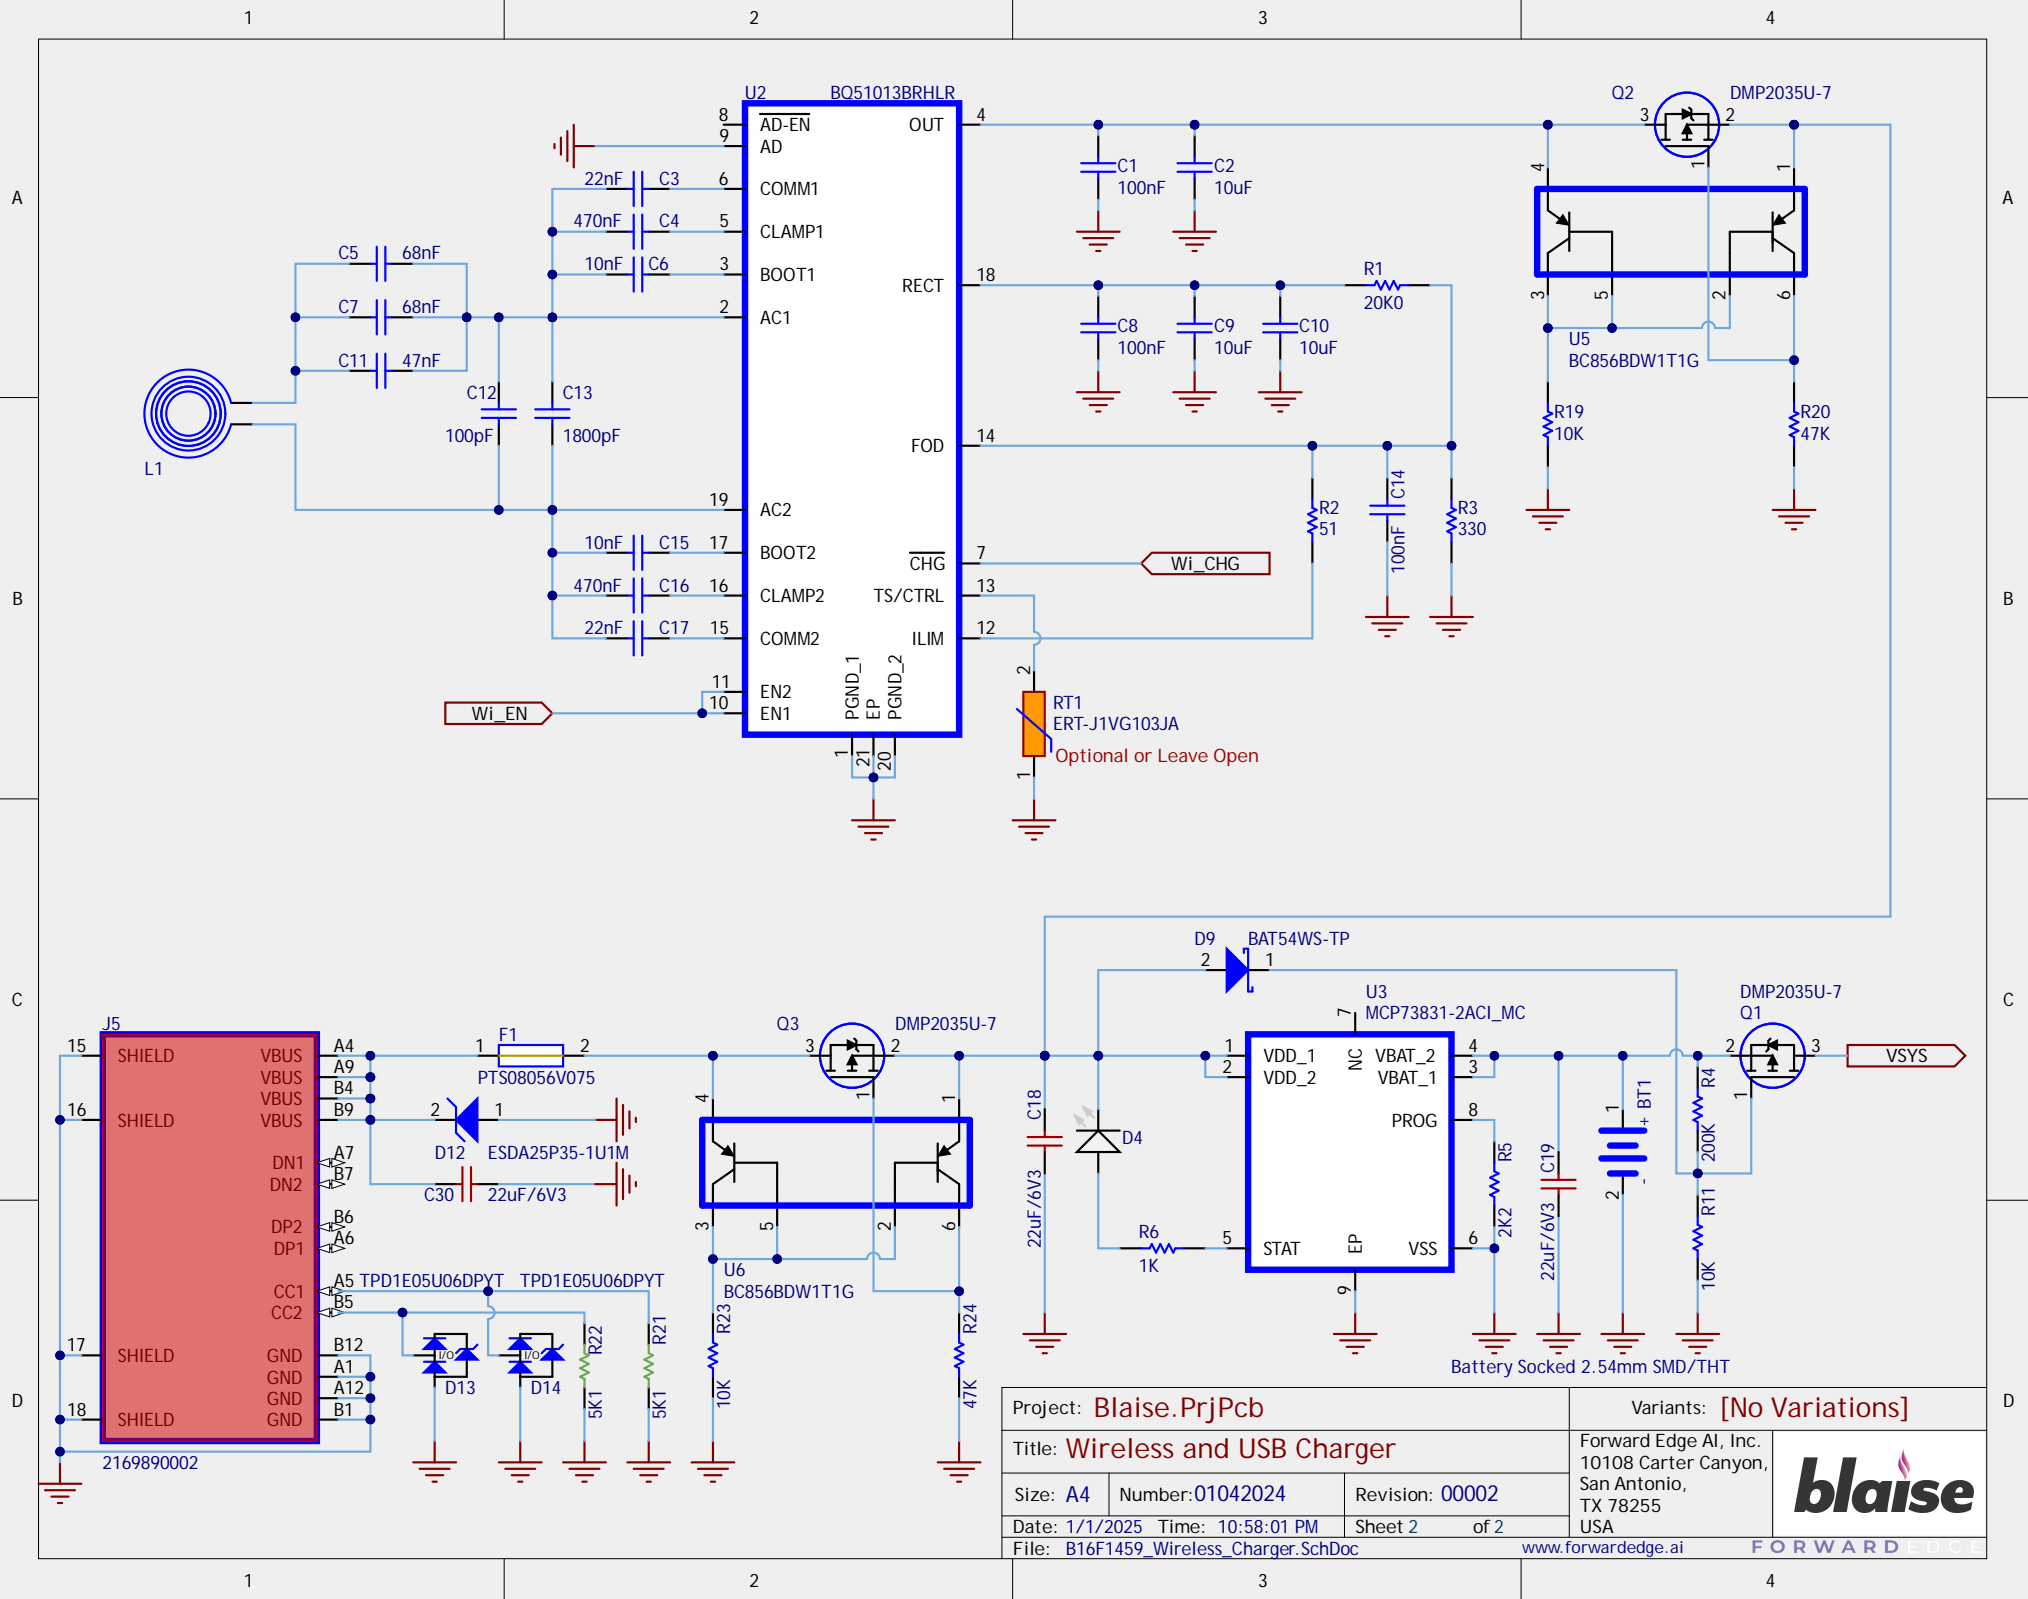

Project: Blaise.PrjPcb		Variants: [No Variations]	
Title: Top Level Sheet		Forward Edge AI, Inc. 10108 Carter Canyon, San Antonio, TX 78255 USA	
Size: A4	Number: 01042024	Revision: 00002	
Date: 1/1/2025 Time: 10:58:01 PM	Sheet 1 of 2	www.forwardedge.ai FORWARD EDGE AI	
File: B16F1459_Main.SchDoc			